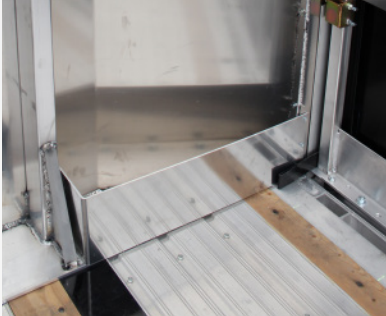

POPULAR INTERIOR OPTIONS

F009FL-0221

CHAIN BOX

- Convenient, close-at-hand location.
- Keeps cargo control items, like chains and binders, dry and clean.
- Mounted to the headboard.

DUNNAGE RACK

- Easy-access storage for all types of dunnage material for over-the-road hauling.
- Convenient location inside headboard.
- Chain binders optional.

FLOODLIGHTS

- Illuminates deck space.
- Necessity for night-time loading or in areas with poor lighting.
- Easily mounts to headboard.
- Set of 2 interior floodlights available
- Do not protrude into deck loading space.

UTILITY SHELF

- Ideal for lightweight storage.
- Provides accessible space for miscellaneous ropes, straps, and ratchets.
- Working load limit of 25 lbs.