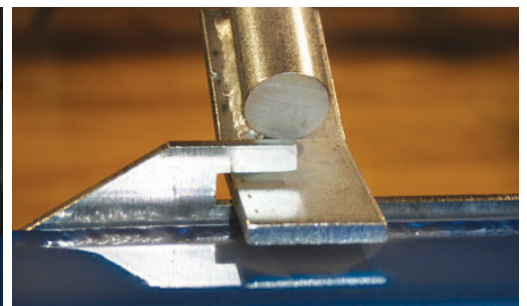

In manual or electric, our Turning Point Bow™ system's center pivoting ridgepole holds the tarp without sagging, so you need fewer bows. The locking system provides secure support during transport and serves as a skid plate when bows swing closed.

Operation

With our patented design, all of the bows move as one, in a single motion, swinging up and over loads without binding. Reverse swing bows are also available.

Easy Manual Conversion

In the event of an actuator, wiring or switch failure, the system can be easily converted to manual operation.

Safety Features

- IP66 Environmental Protection Rating on Electric System
- Integrated Brakes Lock the Actuator from Any Movement
- Integrated Overload Slip-Clutch Automatically Protects Actuator from Overload
- Cut-Off Switch Prevents Actuator from Operating Unless Roll Tarp is Completely Open