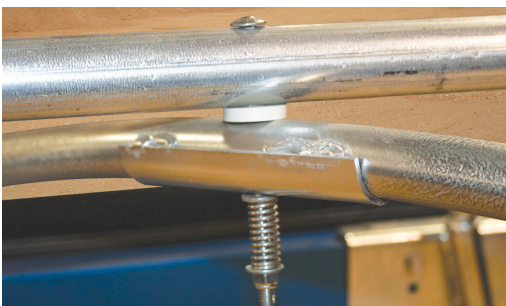

In manual or electric, our Turning Point Bow™ system's center pivoting ridgepole holds the tarp without sagging, so you need fewer bows. The locking system provides secure support during transport and serves as a skid plate when bows swing closed.

Operation

With our patented design, all of the bows move as one, in a single motion, swinging up and over loads without binding. Reverse swing bows are also available.

Easy Manual Conversion

In the event of an actuator, wiring or switch failure, the system can be easily converted to manual operation.

Safety Features

- IP66 Environmental Protection Rating on Electric System
- Integrated Brakes Lock the Actuator from Any Movement
- Integrated Overload Slip-Clutch Automatically Protects Actuator from Overload
- Cut-Off Switch Prevents Actuator from Operating Unless Roll Tarp is Completely Open