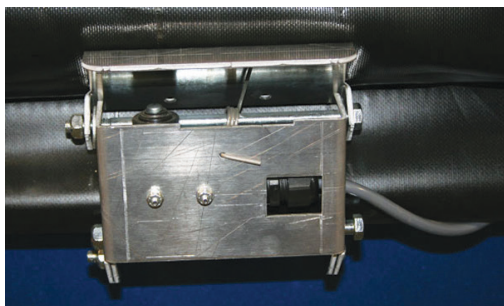

TURNING POINT BOW™

ELECTRIC SYSTEM

SC003FL-0819

FEATURES AND BENEFITS

- Electric Cut-Off Switch
- Automatic Overload Slip-Clutch
- Easy Electric-to-Manual Conversion
- Locking Skid Plates

Bows swing up and out of the way for loading at the touch of a button! Our exclusive Turning Point Bow™ system, which moves the bows out of the way with the pull of a rope, is now available in an electric upgrade. This allows the operator to remain safely in the cab while operating the system with a rocker switch or remote control.

In manual or electric, our Turning Point Bow™ system's center pivoting ridgepole holds the tarp without sagging, so you need fewer bows. The locking system provides secure support during transport and serves as a skid plate when bows swing closed.

Operation

With our patented design, all of the bows move as one, in a single motion, swinging up and over loads without binding. Reverse swing bows are also available.

Easy Manual Conversion

In the event of an actuator, wiring or switch failure, the system can be easily converted to manual operation.

Safety Features

- IP66 Environmental Protection Rating on Electric System
- Integrated Brakes Lock the Actuator from Any Movement
- Integrated Overload Slip-Clutch Automatically Protects Actuator from Overload
- Cut-Off Switch Prevents Actuator from Operating Unless Roll Tarp is Completely Open